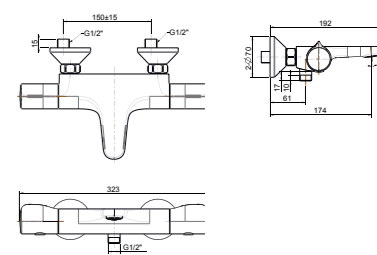

### Product Specifications

TEMPTACION™ Exposed Auto Temperature Shower Mixer

FFAS4950-709500BCO

TEMPTACION™ Exposed Auto Temperature Bath & Shower Mixer

FFAS4949-609500BCO

TEMPTACION™ Exposed Auto Temperature Shower System (3-way)