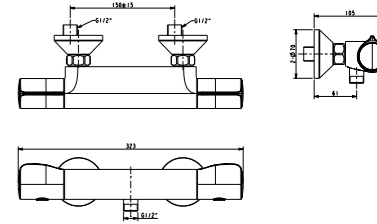

FFAS4949-609500BCO